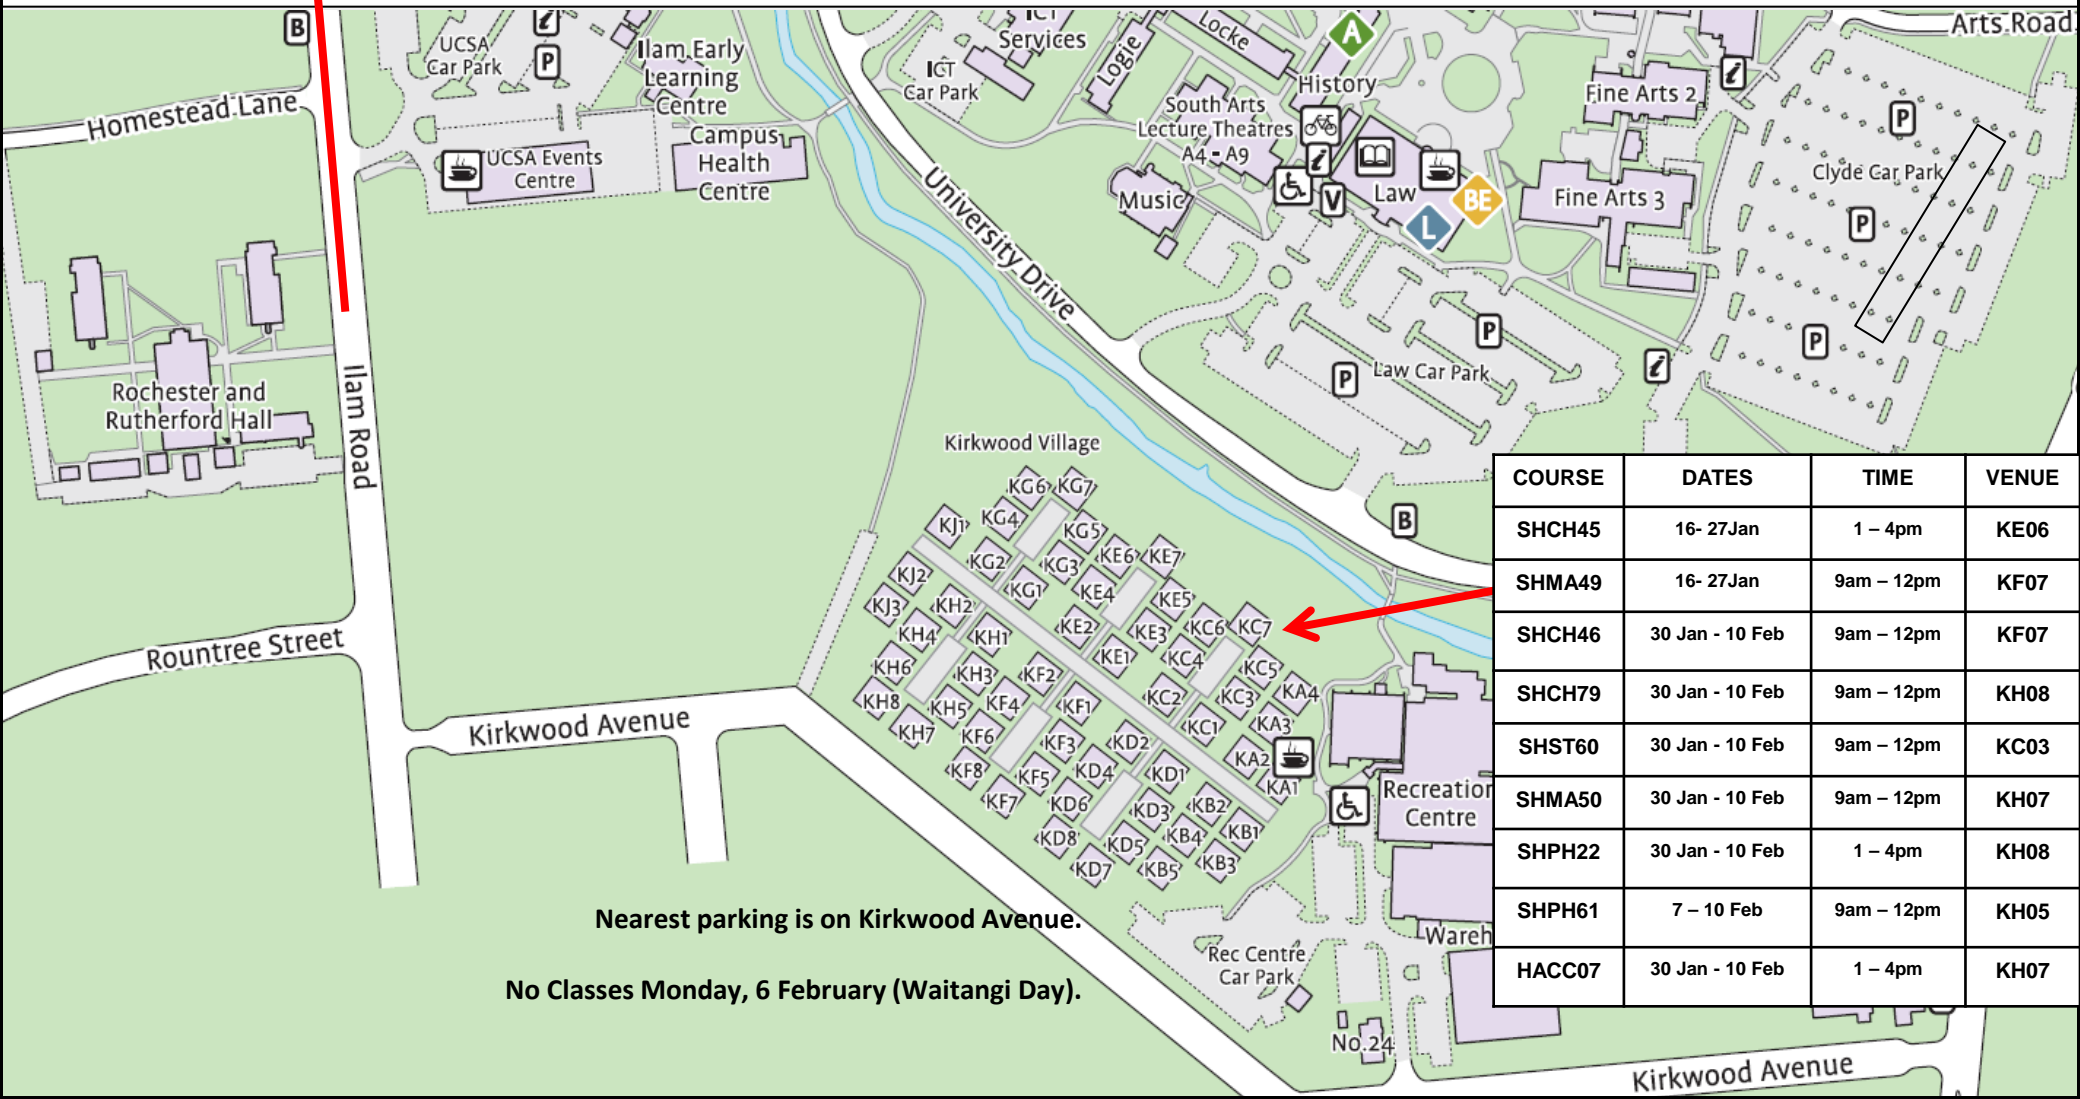

# MAP OF HEADSTART VENUES JAN-FEB 2017

**TO UNI HALL (ACCOMMODATION)**  
cnr. Ilam & Maidstone Road.  
**10 min walk from Kirkwood village.**

COURSE	DATES	TIME	VENUE
SHCH45	16- 27Jan	1 – 4pm	KE06
SHMA49	16- 27Jan	9am – 12pm	KF07
SHCH46	30 Jan - 10 Feb	9am – 12pm	KF07
SHCH79	30 Jan - 10 Feb	9am – 12pm	KH08
SHST60	30 Jan - 10 Feb	9am – 12pm	KC03
SHMA50	30 Jan - 10 Feb	9am – 12pm	KH07
SHPH22	30 Jan - 10 Feb	1 – 4pm	KH08
SHPH61	7 – 10 Feb	9am – 12pm	KH05
HACC07	30 Jan - 10 Feb	1 – 4pm	KH07

Nearest parking is on Kirkwood Avenue.

No Classes Monday, 6 February (Waitangi Day).