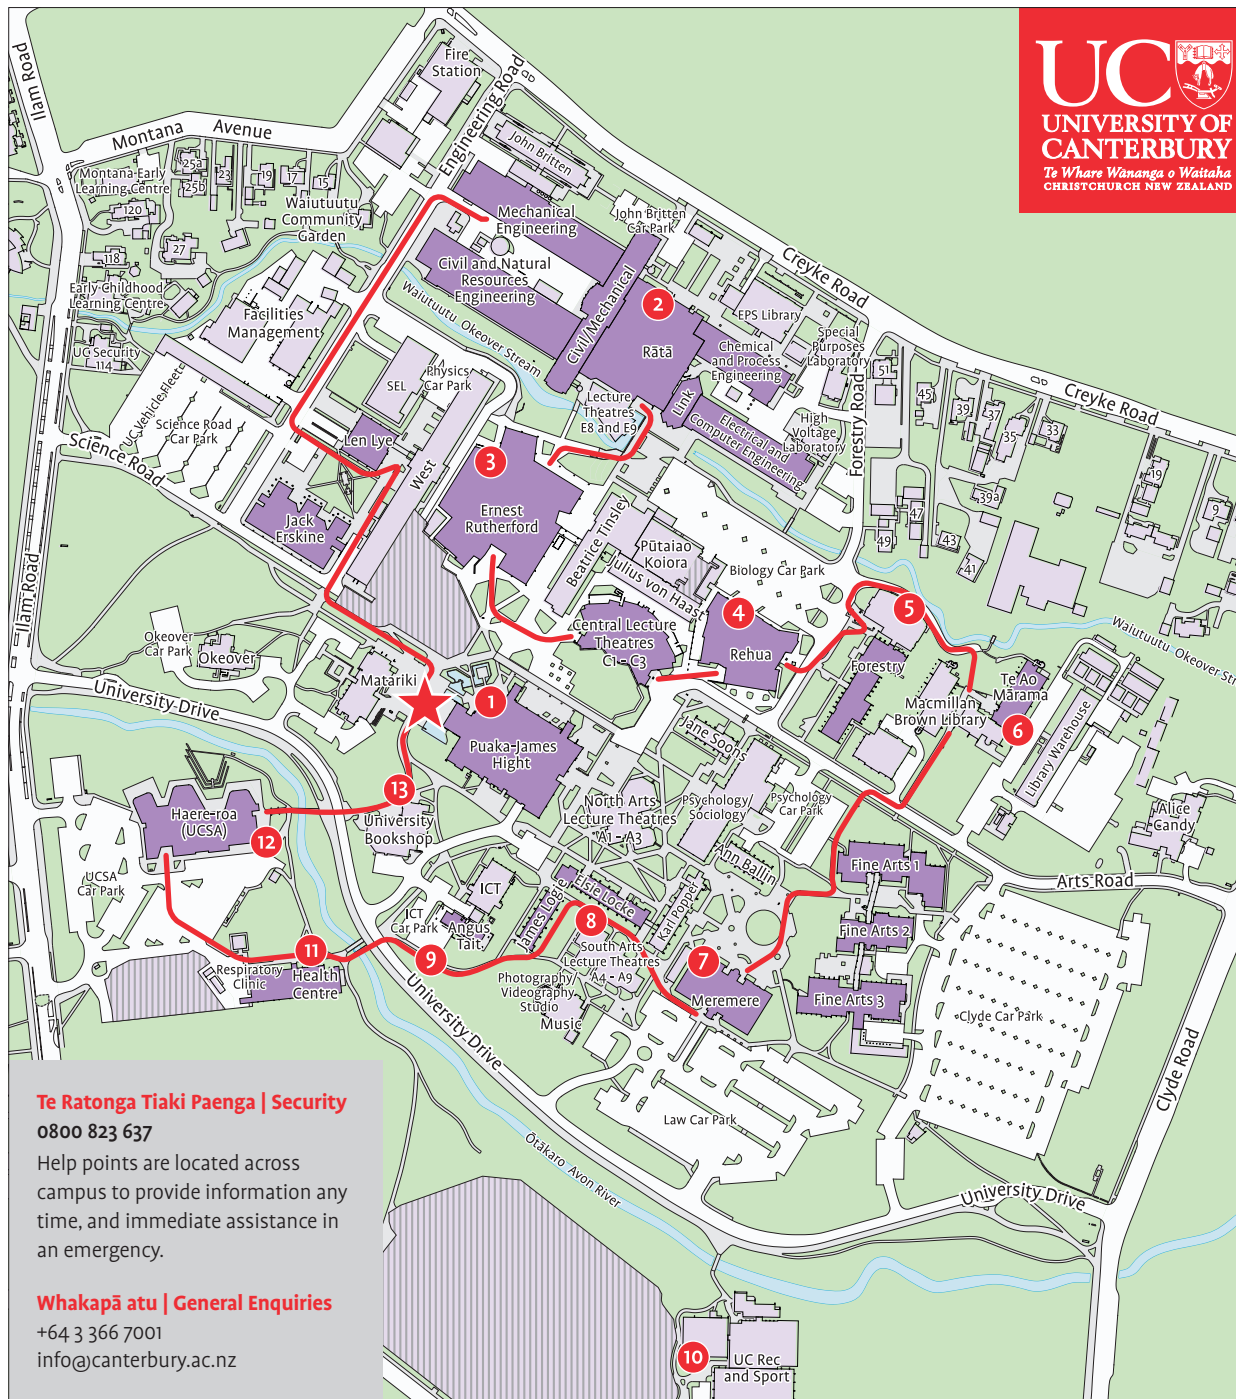

Self-guided Tour Map

Start here!

Matariki Quad – In front of the Matariki Building.

1

Puaka James Height

This building contains the university's central library, Te Pātaka and the Kaitoko Student advisors, IT Services, Academic Study Skill Centre. This is also a central hub of all student needs including copy centre, pharmacy, heat and eat, fast food shop, cafes and a restaurant.

2

Rata | Engineering Core

This building has 4 engineering wings: Mechanical, Civil, Electrical and Computer, Chemical and Process Engineering.

3

Pou Tama | Ernest Rutherford

Ernest Rutherford is a part of the Science and Innovation Centre, and has state of the art teaching, learning and research spaces for science.

6

Te Ao Mārama

Te Ao Mārama means the world of enlightenment and is the academic home of mātauranga Māori. This whare houses Aotahi – School of Māori and Indigenous Studies, Kā Waimaero | Ngāi Tahu Research Centre and UC Māori.

7

Meremere

This building is the centre for Business & Law and hosts a simulated business trading room with a live share market stock ticker. It also has a Moot Room (a mock court room), which was used for real trials by the Canterbury District Court following the Waitaha Canterbury earthquakes.